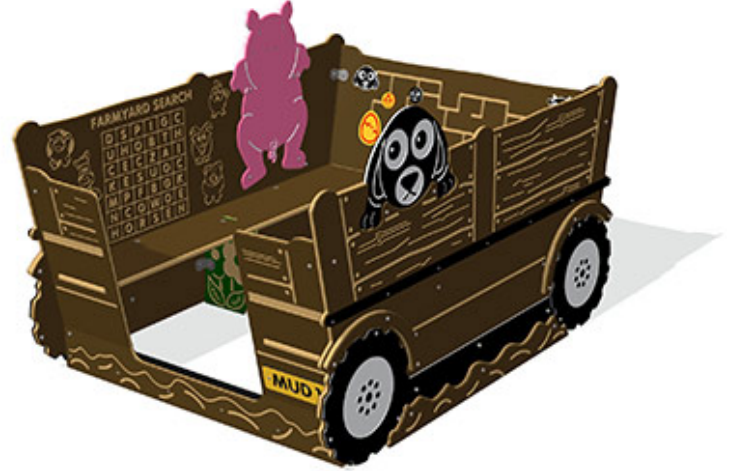

Tractor Activity Trailer

Product Code AMVFA-IP-FIFMTRAIL

£3,107

Price stated is for product only.
Contact us for a delivery & installation quote based on your location.

Dimensions:

| | |
|--------|---------|
| Length | 1235 mm |
| Height | 1025 mm |
| Depth | 1637 mm |

Key Stage:

Play Values

This product supports the following areas of child development.

Visual Stimulation

Reading & Storytelling

Role Play

Imaginative Play

Co-Operative Play

Communication Skills

Description

The Activity Trailer is the perfect addition to go with Terry the Tractor and includes 3 farm themed activity games, seating for many children and a couple of cute characters to get the fun started. Designed to be freestanding, but can also be secured to the ground with optional ground anchor lugs if required.