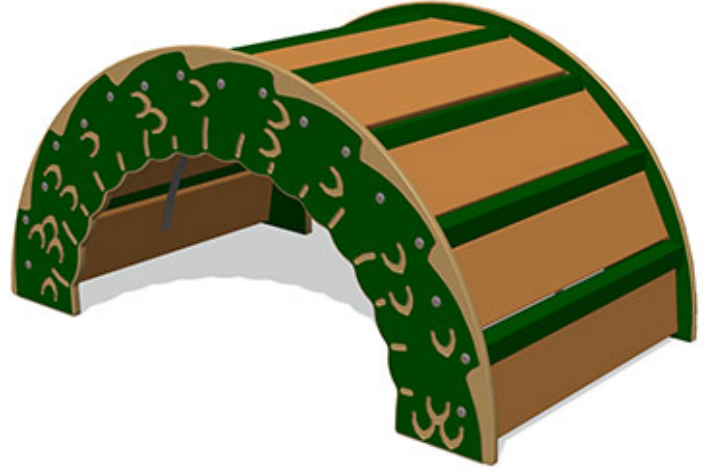

Nessie Over and Under Tunnel

Product Code AMVFA-AP-FINESSTUN

£741

Price stated is for product only.
Contact us for a delivery & installation quote based on your location.

Dimensions:

Length	1200 mm
Height	600 mm
Depth	738 mm

Key Stage:

Play Values

This product supports the following areas of child development.

Balancing

Jumping

Gross Motor Skills

Climbing

Description

Nessie Play Elements are a fun themed set of activities for school playgrounds including: seating, climbing, activities, music and storage.

The activity sections of Nessie can be specified with almost any of the Play Panels activities and because Nessie is modular, you can buy what you need now and you can add to it later.

They are designed to be freestanding, but can also be secured to the ground with optional ground anchor lugs if required.