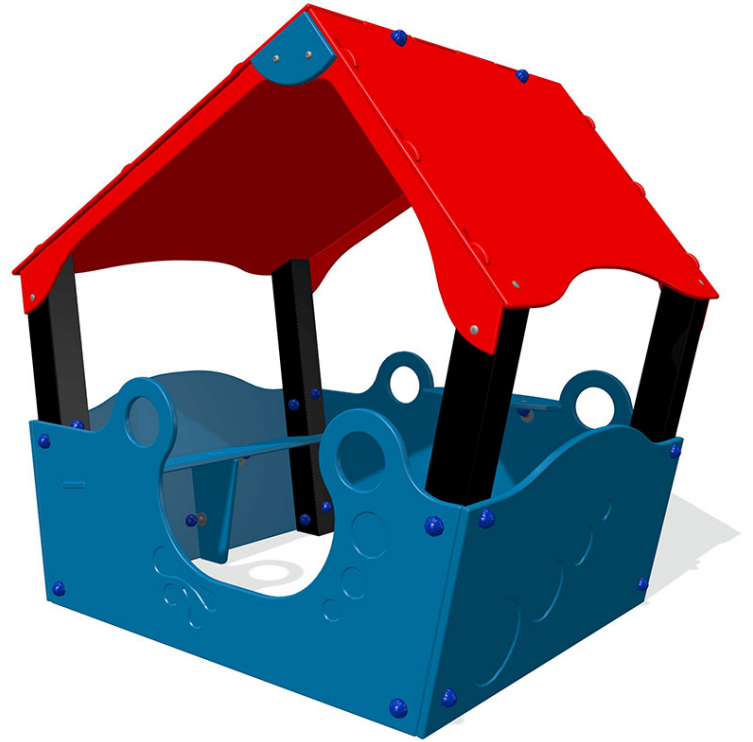

Play Hut

Product Code AMVFA-IP-FIPHUT

£1,556

Price stated is for product only.
Contact us for a delivery & installation quote based on your location.

Dimensions:

Length	1544 mm
Height	1505 mm
Depth	1300 mm

Key Stage:

Play Values

This product supports the following areas of child development.

Visual Stimulation

Role Play

Imaginative Play

Co-Operative Play

Communication Skills

Description

Play Huts and Dens are fun, imaginative spaces for children to play and socially interact with each other. Each unit has a bench seat and a counter to enhance the role play and because each unit is manufactured from HDPE, it will be safe and free from cracks and splinters. Constructed using HDPE panels and recycled plastic posts, assembled with stainless steel fasteners. The Huts are supplied fully assembled and ready for freestanding use, but can be anchored to the ground using optional ground lugs (at extra cost). There is a range of designs to choose from, but you can also customise the huts to your specification, including your own graphic designs and colour options.