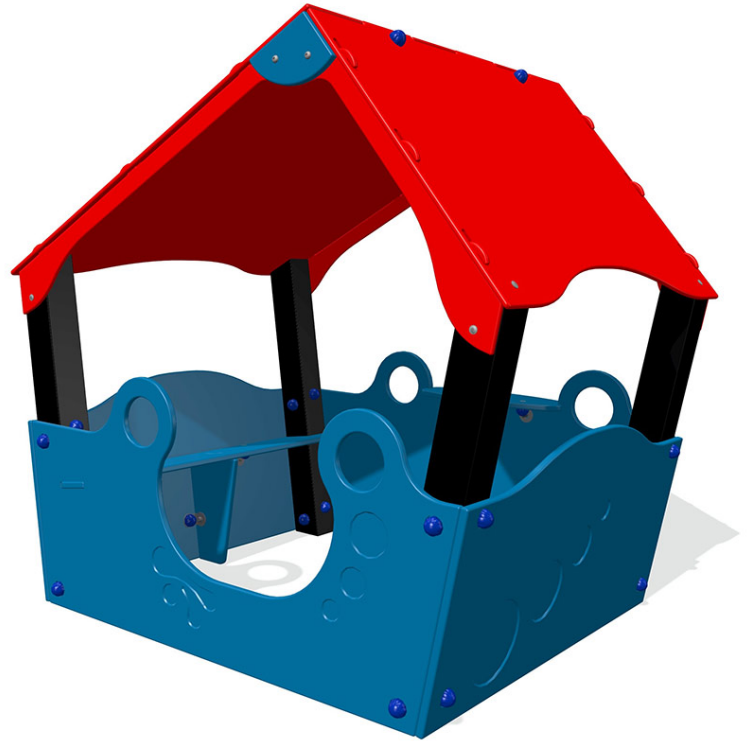

Play Hut

Product Code AMVFA-IP-FIPHUT

£1,556

Price stated is for product only.
Contact us for a delivery & installation quote based on your location.

Dimensions:

Length	1544 mm
Height	1505 mm
Depth	1300 mm

Key Stage:

Play Values

This product supports the following areas of child development.

Visual Stimulation

Role Play

Imaginative Play

Co-Operative Play

Communication Skills

Description

Play Huts and Dens are fun, imaginative spaces for children to play and socially interact with each other. Each unit has a bench seat and a counter to enhance the role play and because each unit is manufactured from HDPE, it will be safe and free from cracks and splinters. Constructed using HDPE panels and recycled plastic posts, assembled with stainless steel fasteners. The Huts are supplied fully assembled and ready for freestanding use, but can be anchored to the ground using optional ground lugs (at extra cost). There is a range of designs to choose from, but you can also customise the huts to your specification, including your own graphic designs and colour options.