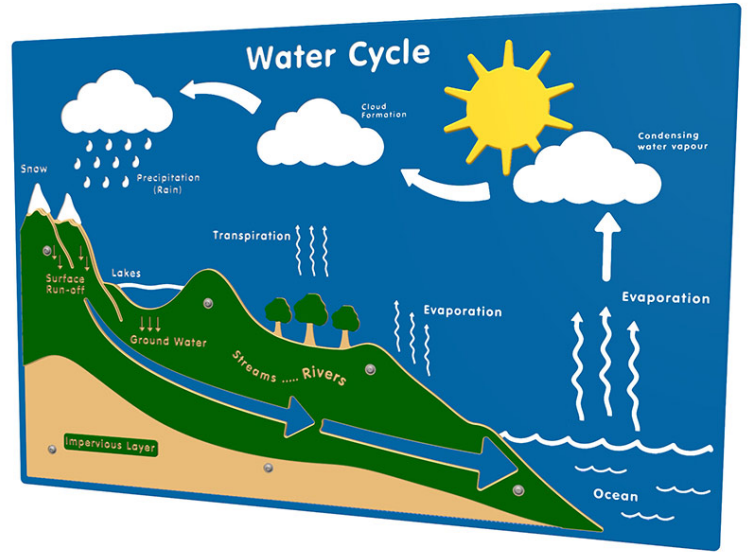

Water Cycle Play Panel

Product Code AMVFA-APEP-FIWACY3

£414

Price stated is for product only. Contact us for a delivery & installation quote based on your location.

Dimensions:

Length 1200 mm
Height 800 mm
Depth 32.5 mm

Key Stage:

Play Values

This product supports the following areas of child development.

Inclusive Play

Understanding the World

Discovery Play

Description

The Water Cycle Play Panel is a bright, colourful and informative panel that guides children through the cycle of water, evaporation, cloud formation, precipitation and transpiration. Perfect for the playground or play space.