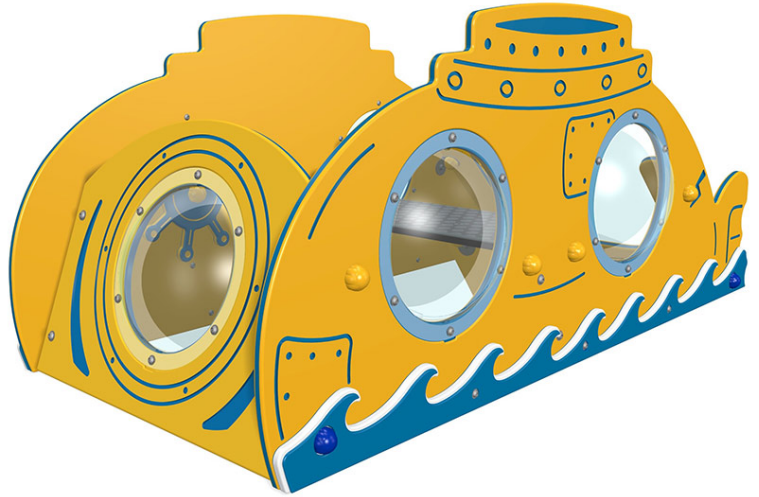

Imaginative Play Submarine

Product Code AMVFA-IP-FIIPSUB

£1,497

Price stated is for product only.
Contact us for a delivery & installation quote based on your location.

Dimensions:

Length	1634 mm
Height	692 mm
Depth	884 mm

Key Stage:

Play Values

This product supports the following areas of child development.

Visual Stimulation

Role Play

Imaginative Play

Co-Operative Play

Communication Skills

Description

With this product you can change virtually anything including: colours, basic profiles and graphics, you can also add plant-ons and accessories to increase the play value and enhance the visual appearance. The imaginative play range of products are supplied with all the fittings for assembly and can be supplied ready assembled if required. The designs are suitable for freestanding use in the playground, however surface and ground fixing is easy with ground anchor kits (at extra cost).